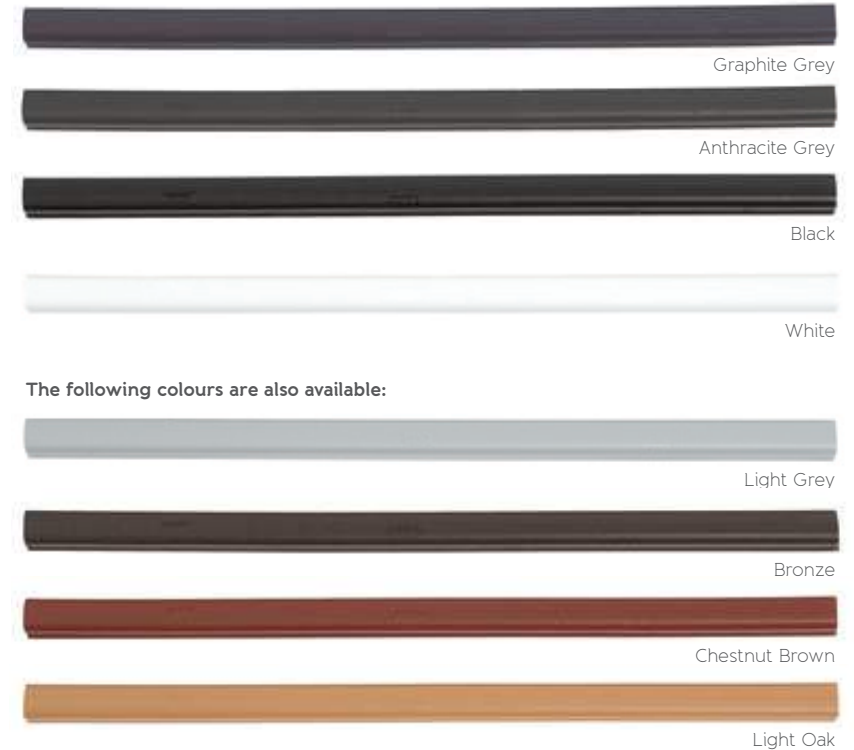

Door Colour	Recommended Q-lon Colour
A. 7015M and 9007M	Graphite Grey
B. 7016M	Anthracite Grey
C. 7021M and 9005M	Black
D. 9910G and 9910M	White

Colours shown here may not be 100% representative. Visit your local showroom or contact Origin directly for physical samples.