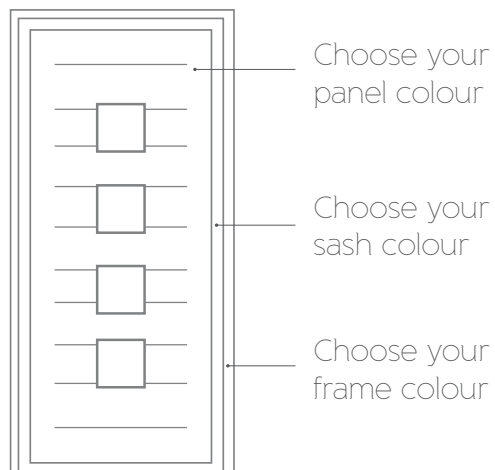

Whatever your colour preference, with over 150 different RAL shades to choose from, you can be sure to find one that suits your taste – no matter how subtle or flamboyant it may be.

Ranging from bright primary shades through to candy pastels and deeper earthy tones, the extensive colour palette is guaranteed to offer inspiration to homeowners and interior designers alike. Of course, the usual favourites of black, white and all of the popular metallic shades in between are also on offer.

Additionally, different colours can be selected on the frame, sash and the panel, meaning that it's easy to create your own unique look.

A dual colour option is also available, so your chosen exterior colour(s) can complement the building style, while the interior can blend in or contrast with your internal colour scheme.

Don't be afraid to go for a bold hue that makes your entranceway pop. Or, for a more subtle look, a more conservative colour will complement most interiors. Popular combinations include a vibrant red or blue door paired with white frame for a friendly high-contrast aesthetic. Or for a fresh seaside feel, a light and dark blue juxtaposition works wonderfully. And if it's a classic contrast you're seeking, nothing beats a timeless black and white pairing.

Many of our RAL colours also come with the option of a matt, satin or gloss finish, giving you plenty of choice to make a great first impression.

Panel Option: SE 01
Door Colour: 6029M
Frame Colour: 9910G